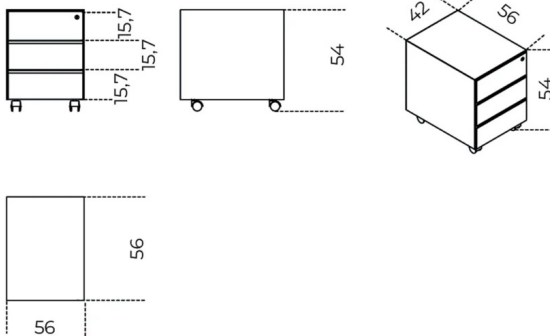

Cm (L x P x H)
42 x 56 x 54

Inches (L x P x H)
16³/₄ x 22³/₄ x 21¹/₂

Finishes

Glass

Bright white

Satin white

Bright black

Satin black